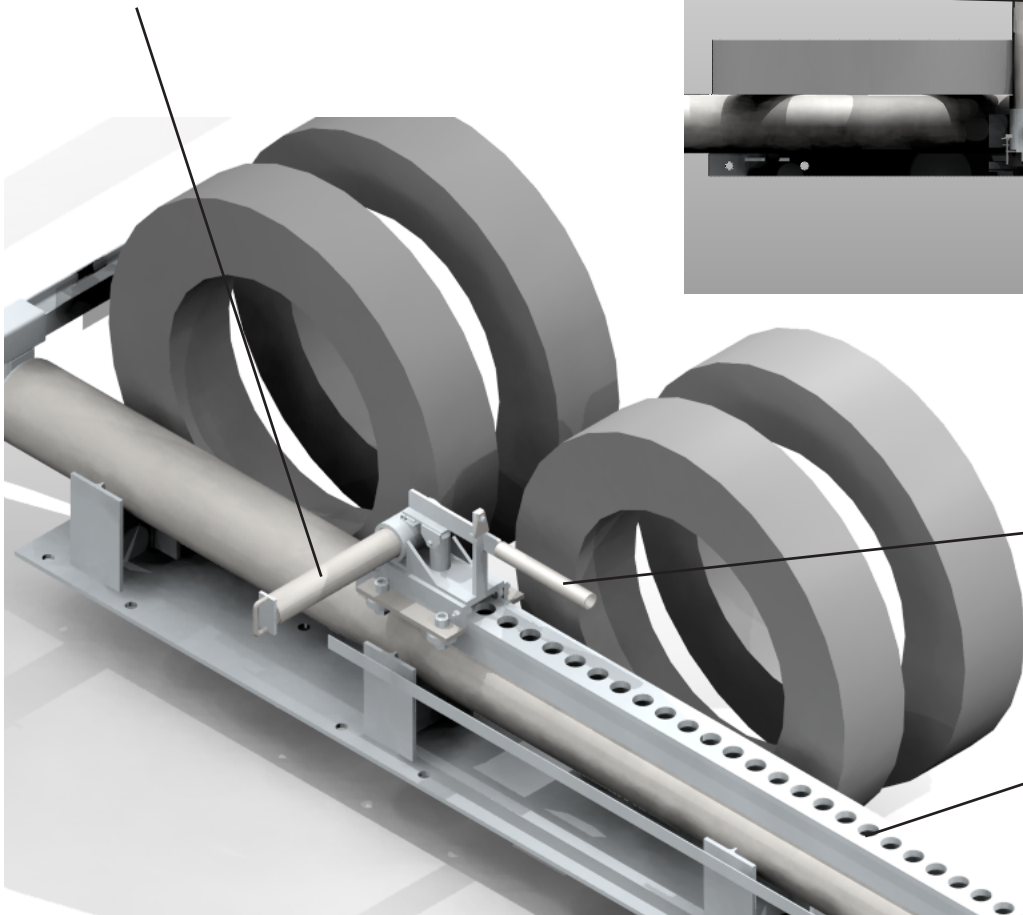

2982 Jefferson Road
Hopkins, MI 49328
1-800-592-5959

Tire Lock Bar

Dolly Retention
Pin Lever

Lock Down
Track

Trailer Guide with DollyLok Trailer Retention System