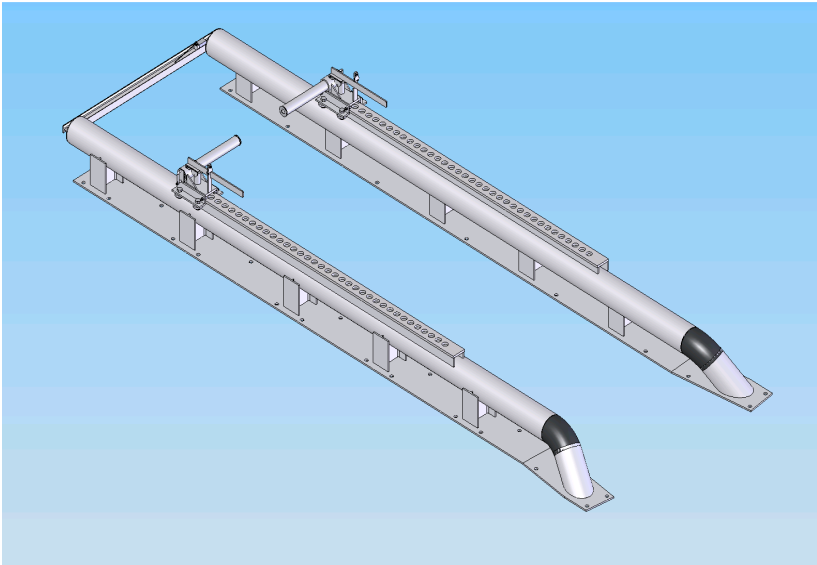

2982 Jefferson Road
Hopkins, MI 49328
1-800-592-5959

Tire Lock Bar

Dolly Retention
Pin Lever

Lock Down
Track

Trailer Guide with DollyLok Trailer Retention System